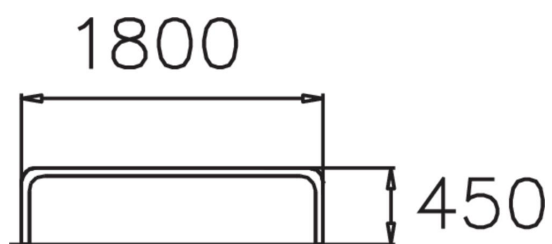

WINAM GROUP

NF5002

NONSTOP BENCH

Nonstop Meeting is a wide park bench that is free-standing and fixed into the base above ground. The bench has a wide seat made from close wooden slats, and a frame made of steel. Meeting is part of one of our 'widest' range of park furniture, Nonstop.

| | |
|--------------------|---------------|
| Product length, mm | 1800 |
| Product width, mm | 950 |
| Product height, mm | 450 |
| Foundation options | Free standing |
| Wood | |
| Metal colour | |