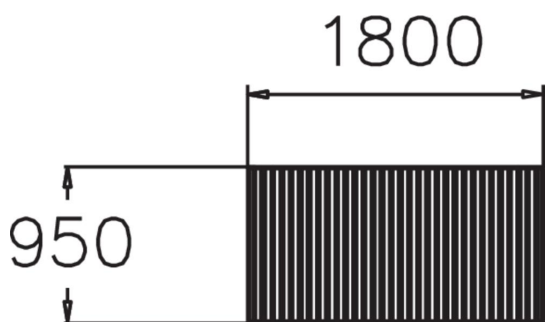

WINAM GROUP

NF5002

NONSTOP BENCH

Nonstop Meeting is a wide park bench that is free-standing and fixed into the base above ground. The bench has a wide seat made from close wooden slats, and a frame made of steel. Meeting is part of one of our 'widest' range of park furniture, Nonstop.

| | |
|--------------------|---------------|
| Product length, mm | 1800 |
| Product width, mm | 950 |
| Product height, mm | 450 |
| Foundation options | Free standing |
| Wood | |
| Metal colour | |