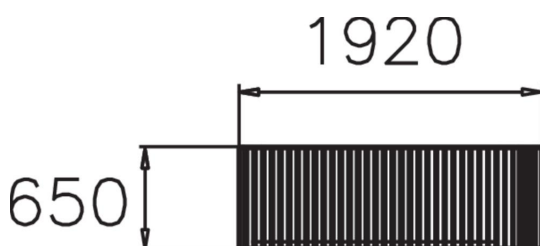

Product length, mm	1920
Product width, mm	650
Product height, mm	950
Foundation options	Free standing
Wood	
Metal colour	