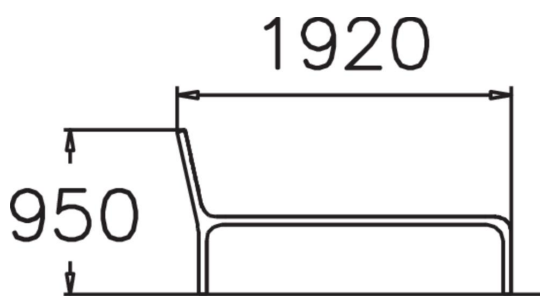

Product length, mm	1920
Product width, mm	650
Product height, mm	950
Foundation options	Free standing
Wood	
Metal colour	