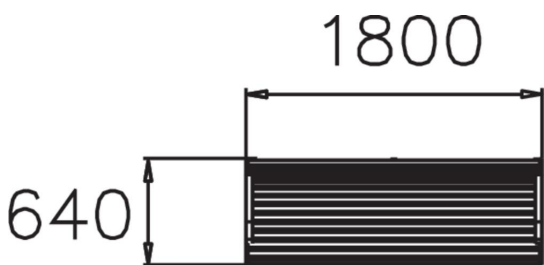

Product length, mm	1800
Product width, mm	645
Product height, mm	900
Foundation options	Free standing
Wood	
Metal colour	