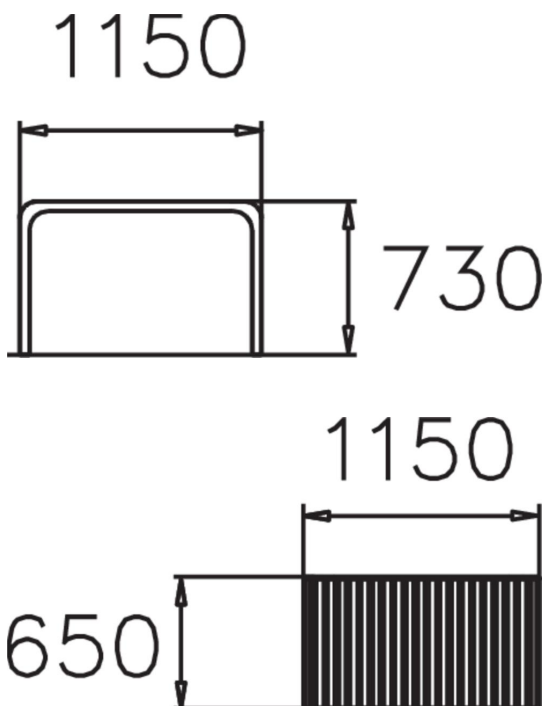

WINAM GROUP

NF5005

NONSTOP TABLE

Nonstop Eating is a stylish, free-standing park table with clean lines. The table has close wooden slats and a steel frame with two pairs of legs. Nonstop Eating can be complemented with seating from Lappset's Nonstop park furniture range.

Product length, mm	1150
Product width, mm	650
Product height, mm	730
Foundation options	Free standing
Wood	
Metal colour	