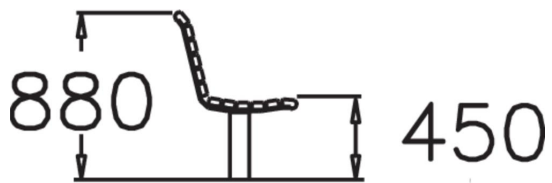

Ströget is a park bench with many different options available. The bench frame is steel, while the seat and back support is made of pine. Lappset's Ströget bench is available either with or without armrests and can be either free-standing or set in poured foundations.