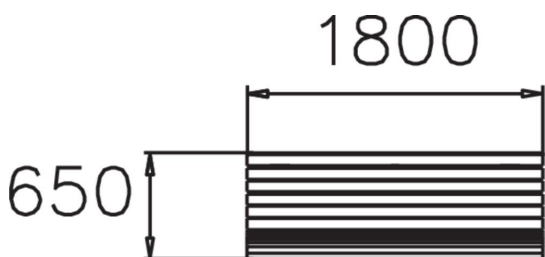

Ströget is a park bench with many different options available. The bench frame is steel, while the seat and back support is made of pine. Lappset's Ströget bench is available either with or without armrests and can be either free-standing or set in poured foundations.