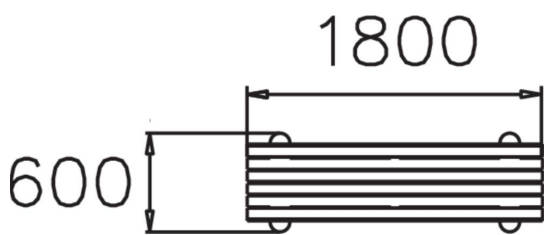

Ströget is a classic park bench that can either be free-standing or fixed to the ground (NF7201-1). This Lappset Ströget park bench comes with jatoba seat, and legs in powder-coated steel.

Product length, mm	1800
Product width, mm	470
Product height, mm	450
Foundation options	Free standing
Wood	
Metal colour	