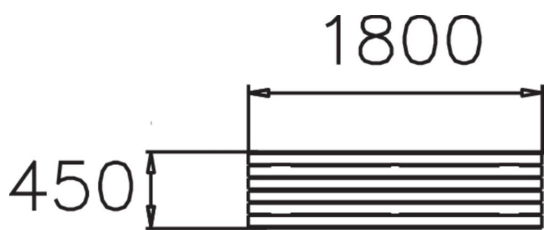

Product length, mm	1800
Product width, mm	470
Product height, mm	450
Foundation options	Deep mounting
Wood	
Metal colour	