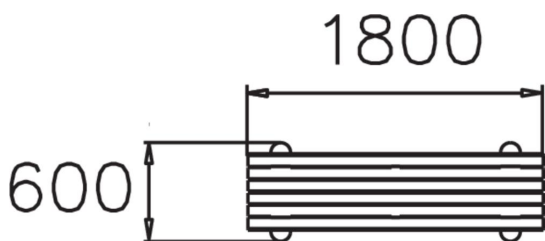

WINAM GROUP

NF7204

STRÖGET BENCH

Ströget is a classic park bench that can either be free-standing or fixed to the ground (NF7203). This Lappset Ströget park bench comes with pine wood seat, and legs in powder-coated steel.

Product length, mm	1800
Product width, mm	470
Product height, mm	450
Foundation options	Free standing
Wood	
Metal colour	