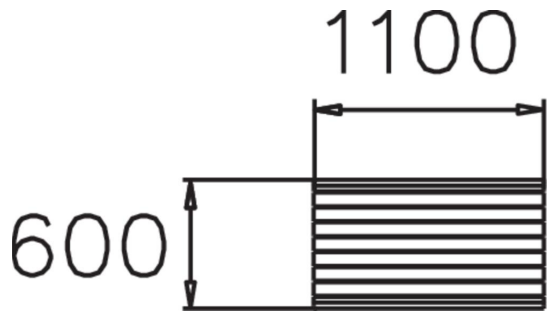

Rectangular park table with single leg and many options. The table has a steel frame and a central leg, which ensures good accessibility. This tabletop comes in jatoba. Like other furniture in the Ströget range, the table is available in a free-standing version or a version set in poured foundations, with both pine and jatoba as options for wooden parts.

| | |
|--------------------|---|
| Product length, mm | 1100 |
| Foundation options | Deep mounting |
| Wood |  |
| Metal colour |  |