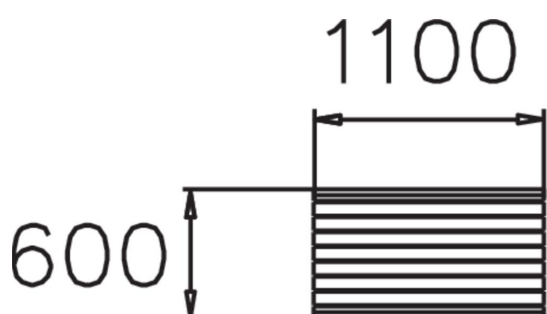

Rectangular park table with single leg and many options. The table has a steel frame and a central leg, which ensures good accessibility. This tabletop comes in pine wood. Like other furniture in the Ströget range, the table is available in a free-standing version or a version set in poured foundations, with both pine and jatoba as options for wooden parts.

Product length, mm	1100
Foundation options	Deep mounting
Wood	
Metal colour	