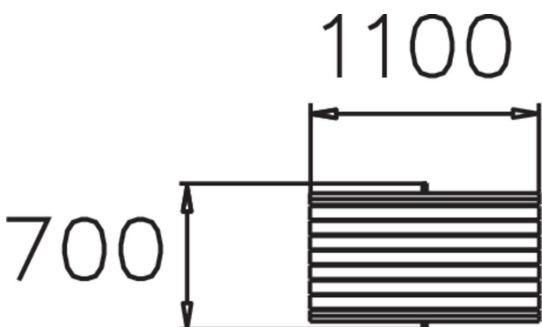

Rectangular park table with single leg and many options. The table has a steel frame and a central leg, which ensures good accessibility. This tabletop comes in pine wood. Like other furniture in the Ströget range, the table is available in a free-standing version or a version set in poured foundations, with both pine and jatoba as options for wooden parts.

Product length, mm	1100
Foundation options	Free standing
Wood	
Metal colour	