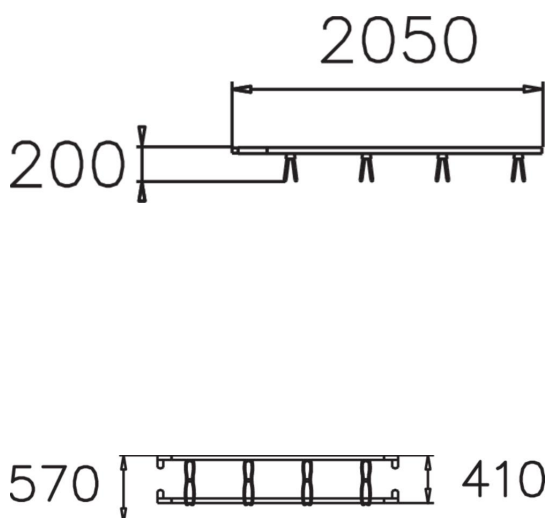

WINAM GROUP

NF7600B

EXTENSION PIECE

Extension section for one-sided bicycle rack NF7600A.

Product length, mm	2040
Product height, mm	550
Foundation options	Wall mounting
Metal colour	