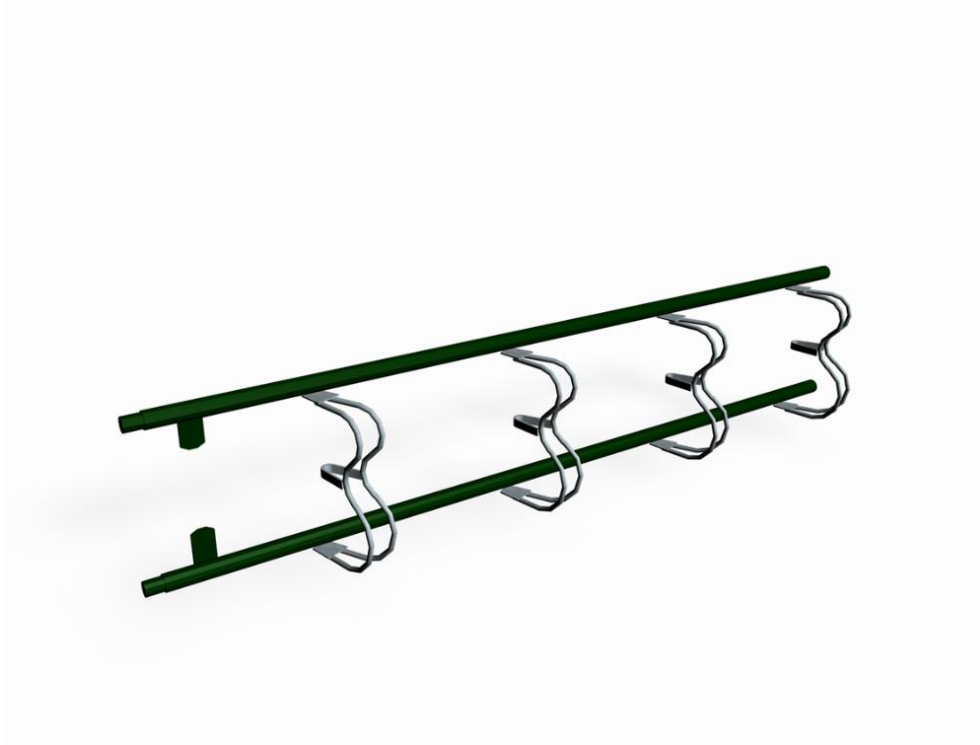

WINAM GROUP

NF7600B

EXTENSION PIECE

Extension section for one-sided bicycle rack NF7600A.

Product length, mm	2040
Product height, mm	550
Foundation options	Wall mounting
Metal colour	