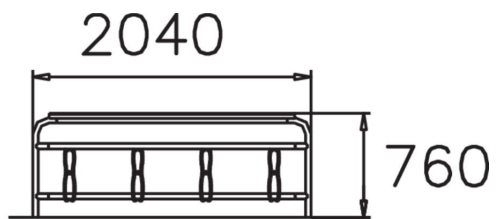

WINAM GROUP

NF7612A

BICYCLE STAND

Cycle rack with seating board. Single-sided bicycle parking with the option for more spaces via an extension section. The rack has a seating board on top. The frame is steel with adjustable brackets. The Lappset Urban range has numerous options and accessories for safe and flexible cycle parking.

Product length, mm	2040
Product height, mm	750
Foundation options	Deep mounting
Wood	
Metal colour	