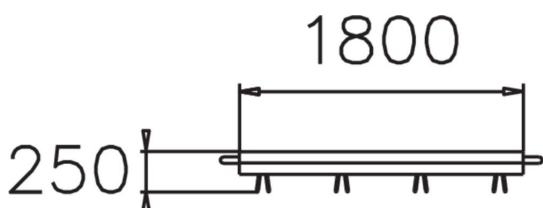

WINAM GROUP

NF7612A

BICYCLE STAND

Cycle rack with seating board. Single-sided bicycle parking with the option for more spaces via an extension section. The rack has a seating board on top. The frame is steel with adjustable brackets. The Lappset Urban range has numerous options and accessories for safe and flexible cycle parking.

Product length, mm	2040
Product height, mm	750
Foundation options	Deep mounting
Wood	
Metal colour	