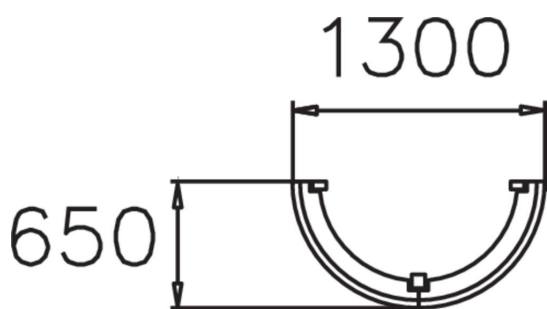

## URBAN RAIL HALF ROUND

Semi-circular railing with plank seat.

Product height, mm	630
Foundation options	Deep mounting
Wood	
Metal colour	