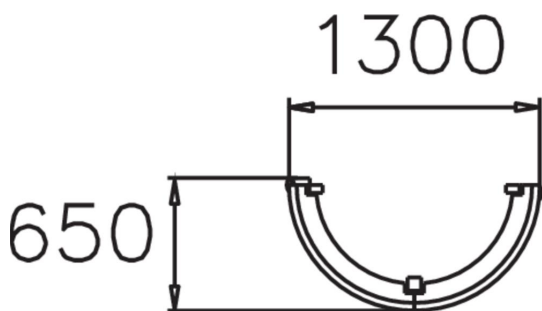

Semi-circular railing with plank seat.

Product height, mm	630
Foundation options	Surface mounting
Wood	
Metal colour	