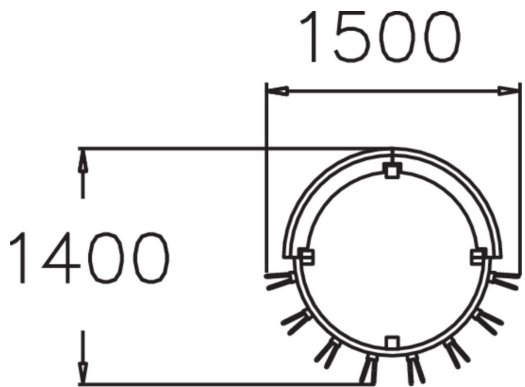

Semi circular bicycle rack+ semi circular railing with plank seat.

Product height, mm	630
Foundation options	Deep mounting
Wood	
Metal colour	