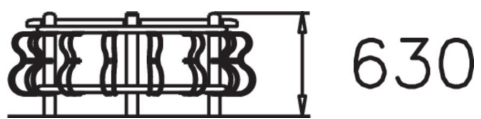

## BICYCLE STAND

Semi circular bicycle rack + semi circular railing with plank seat.

Product height, mm	630
Foundation options	Surface mounting
Wood	
Metal colour	