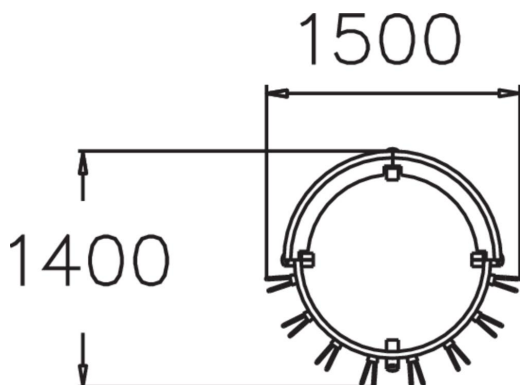

## BICYCLE STAND

Semi circular bicycle rack + semi circular railing with plank seat.

Product height, mm	630
Foundation options	Surface mounting
Wood	
Metal colour	