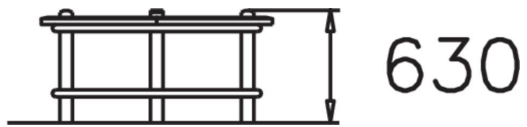

# WINAM GROUP

NF7638

URBAN RAIL ROUND

Circular railing with plank seat.

Product height, mm	630
Foundation options	Surface mounting
Wood	
Metal colour	