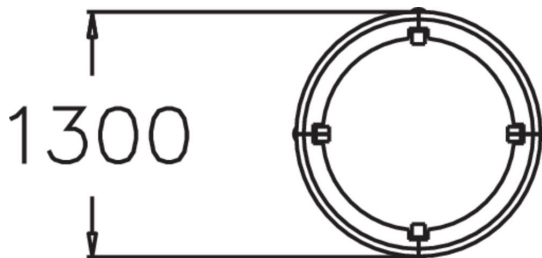

# WINAM GROUP

NF7638

URBAN RAIL ROUND

Circular railing with plank seat.

Product height, mm	630
Foundation options	Surface mounting
Wood	
Metal colour	