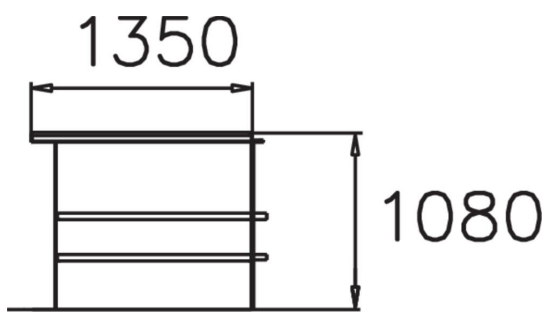

Relax railing - waiting for the train or bus. A standing railing with wooden lintel. Works well as a divider railing or somewhere to lean against. First section, length 1350 mm.

Product length, mm	1350
Product height, mm	1080
Foundation options	Deep mounting
Wood	
Metal colour	