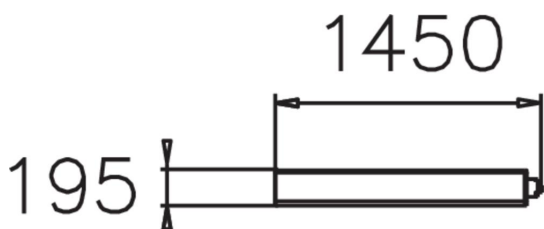

Relax railing - waiting for the train or bus. A standing railing with wooden lintel. Works well as a divider railing or somewhere to lean against. First section, length 1350 mm.

Product length, mm	1350
Product height, mm	1080
Foundation options	Deep mounting
Wood	
Metal colour	