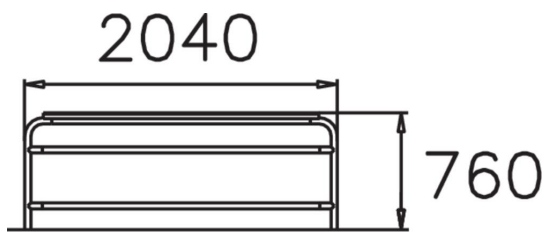

Rialing with a pine plank seating.

Product length, mm	2040
Foundation options	Deep mounting
Wood	
Metal colour	