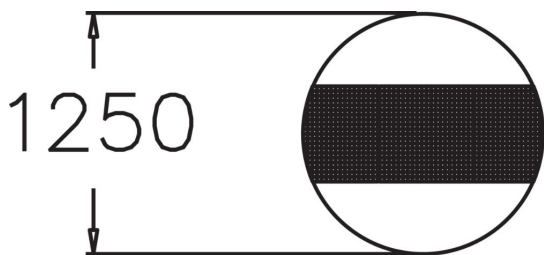

The Mika barbecue is ideal for any large social event. Mika measures 1250 mm in diameter and has close rungs and a drainage hole in the middle. Like other barbecues in Lappset's park range, the Mika barbecue is made from weather-resistant powder-coated steel. The firewood should be placed under the grate.

Product length, mm	1250
Product width, mm	1250
Product height, mm	650
Foundation options	Surface mounting Ground anchoring
Metal colour	ep mounting