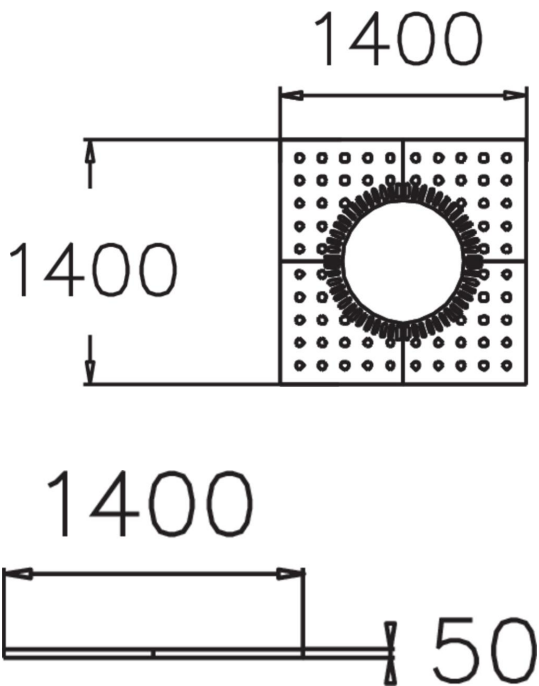

Protect tree roots with a ground grille. Decorative steel ground grille, square (1400 mm); central hole (c-c 700mm). The ground grille is not supplied with a concrete base.

Product length, mm	1400
Foundation options	Surface mounting
Metal colour	