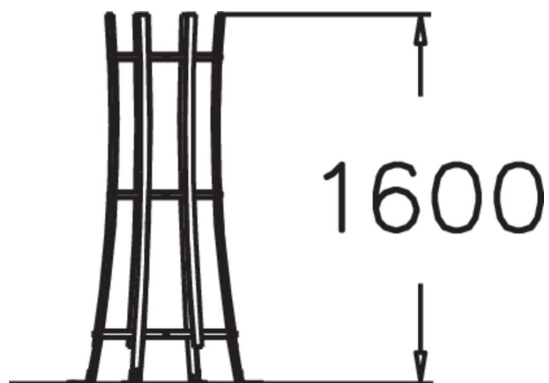

Decorative tree guard. This tree guard is an effective way of protecting trees in public environments. The tree guard posts are made from sheet steel; height from ground: 1600 mm, diameter 700 mm. For use together with ground grilles.

Product height, mm	1600
Foundation options	Surface mounting
Metal colour	