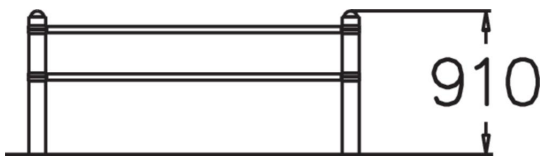

Flexible railing for public environments. Steel railing, 900 mm from the ground (c-c 2000 mm). The railing is affixed on the posts using a clamping ring and can therefore be angled as desired. Two bars in the middle.

Product length, mm	2000
Product height, mm	900
Foundation options	Deep mounting
Metal colour	