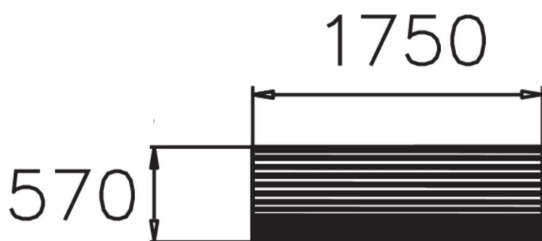

Product length, mm	1750
Product width, mm	570
Product height, mm	810
Foundation options	Deep mounting
Wood	
Metal colour	