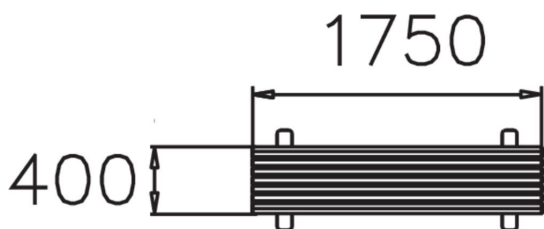

Yarden is a functional and timeless free standing park bench. The bench has no armrests, the seat is made of pine and the legs are powder-coated steel. The bench is also available with deep mounting (NFJ2061). Yarden park bench is part of a range of benches with or without back support, chairs and tables.

400

470

Product length, mm	1750
Product width, mm	400
Product height, mm	470
Foundation options	Free standing
Wood	
Metal colour	