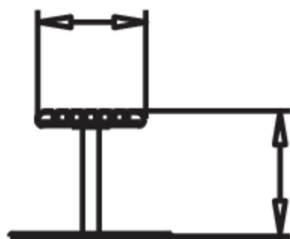

Yarden is a functional and timeless free standing park bench. The bench has no armrests, the seat is made of pine and the legs are powder-coated steel. The bench is also available with deep mounting (NFJ2061). Yarden park bench is part of a range of benches with or without back support, chairs and tables.

400

470

Product length, mm	1750
Product width, mm	400
Product height, mm	470
Foundation options	Free standing
Wood	
Metal colour	