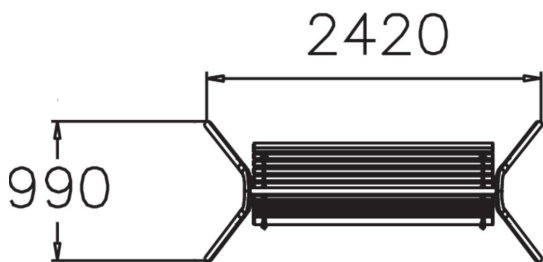

WINAM GROUP

NFJ2131

IMSE HAMMOCK

The Imse outdoor hammock is a playful bench that rocks gently. Lappset's hammock has a steel base and frame. The seat is pine and hangs from steel-reinforced ropes on the frame and there is a stop chain to limit the hammock's full swing motion.

Product length, mm	2600
Product width, mm	1000
Product height, mm	1700
Foundation options	Deep mounting
Wood	
Metal colour	