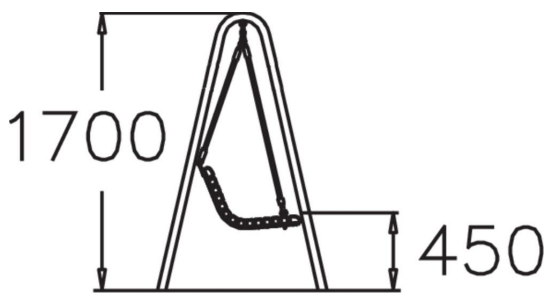

WINAM GROUP

NFJ2131

IMSE HAMMOCK

The Imse outdoor hammock is a playful bench that rocks gently. Lappset's hammock has a steel base and frame. The seat is pine and hangs from steel-reinforced ropes on the frame and there is a stop chain to limit the hammock's full swing motion.

Product length, mm	2600
Product width, mm	1000
Product height, mm	1700
Foundation options	Deep mounting
Wood	
Metal colour	