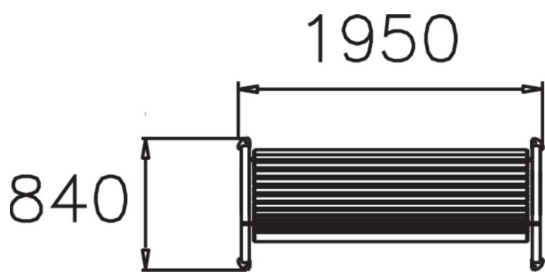

## IMSE SOFFA STACKABLE

Easily stackable bench. Imse is a free-standing stackable park bench made in pine and steel. It is perfect for market squares or courtyard gardens.

Product length, mm	1920
Product width, mm	800
Product height, mm	840
Foundation options	Free standing
Wood	
Metal colour	